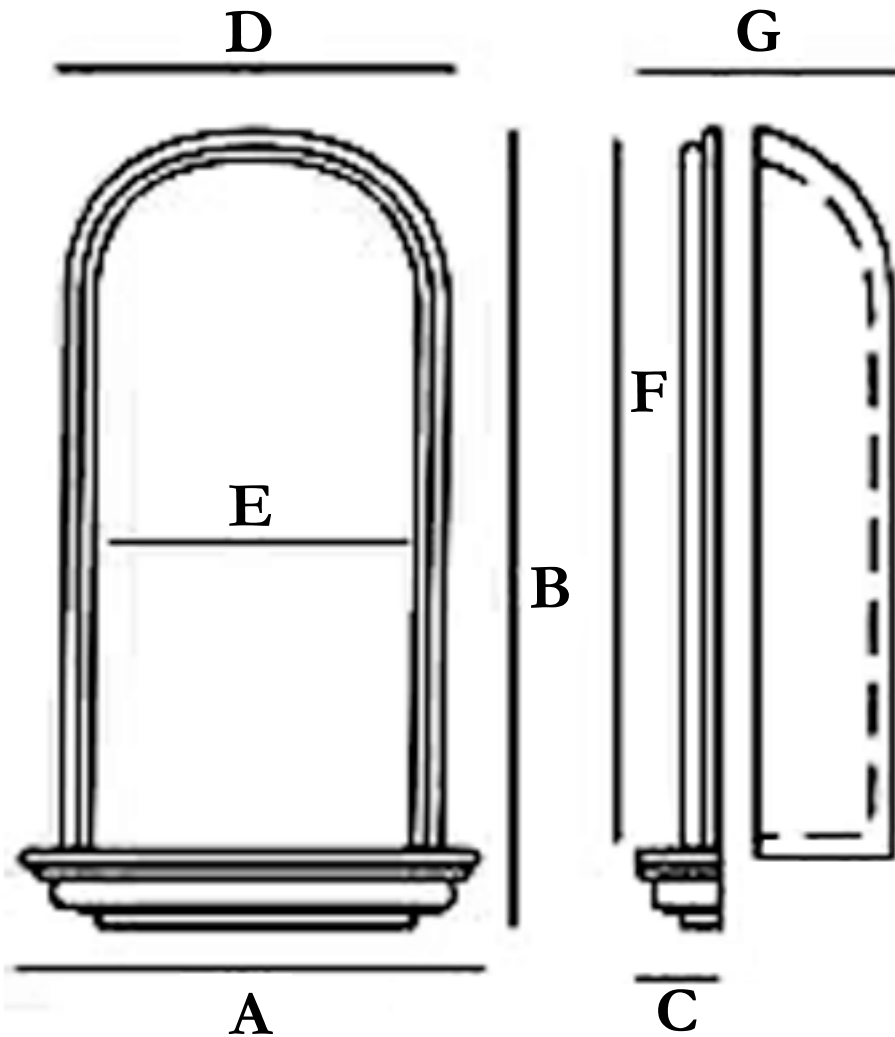

**30 1/4"W x 50"H x 14 3/8"D Bedford Wall Niche (RO:
18 7/8"W x 41 1/8"H x 7"D)**

Dimensions:

A: 30-1/4" **E:** 17-5/8"

B: 50" **F:** 42-1/4"

C: 7" **G:** 14-3/8"

D: 23"

Rough Opening:

Width: 18-7/8"

Height: 41-1/8"

Depth: 7"